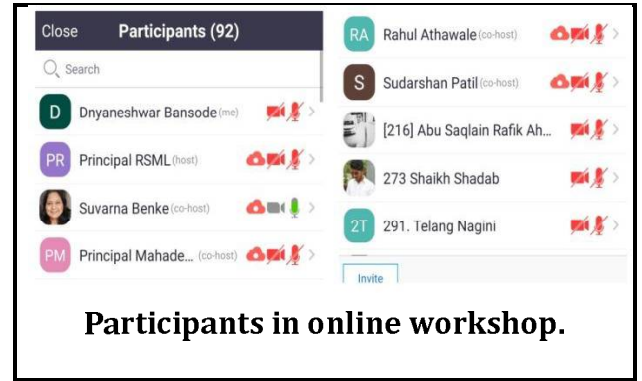

vii) Any Appendix if necessary

List of participants attached.

Date: 18-03-2021

HoD/Convener

Principal
Rajarshi Shahu Mahavidyalaya
(Autonomous), Latur

C) Geotagged Photographs / Screenshots:

D) Link of Video of the programme